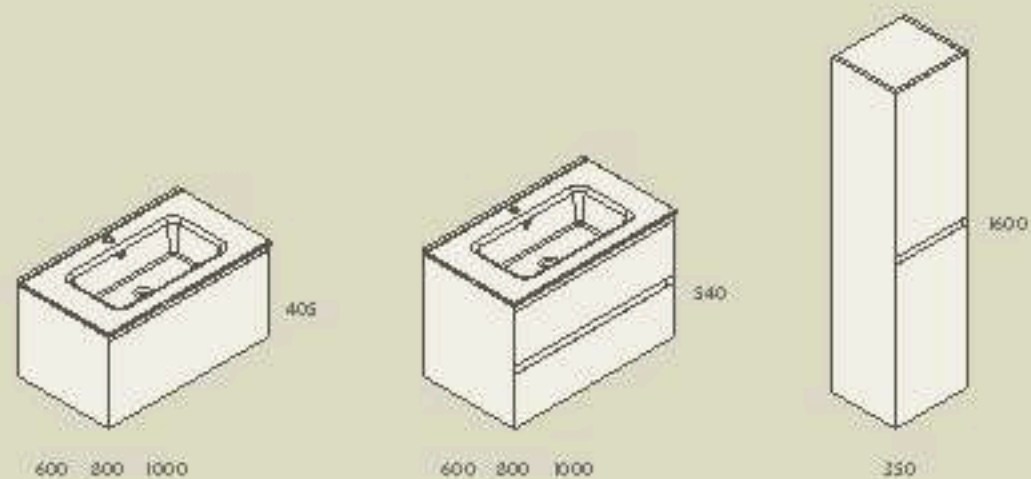

MARA

ACABADOS

Tablero macizo con chapado sólido

ESPECIFICACIONES

Caja e instalación Gratis
Voces del servicio total y
tutoría para el cliente